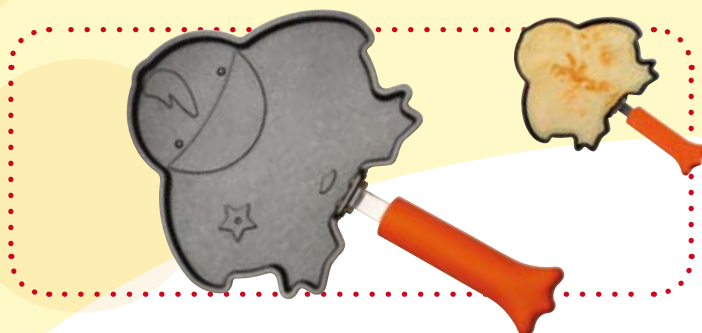

Covered Saucepan

A 1100005 Stainless steel cover 4^{3/4}"/12cm (0.7 Qt/0.7 l)

Covered Dutch Oven

B 1100012 Stainless steel cover 5^{1/2}"/14cm (1.1 Qt/1 l)

Covered Deep Skillet

C 1100029 Stainless steel cover 7"/18cm (1 Qt/0.9 l)

Pancake Pan

D 1100043 Ferno Ceramic non-stick coating 8^{1/2}" x 7^{1/2}"/22 x 19 cm

Body: cast aluminium - Coating: 'Ferno ceramic' non-stick guaranteeing quality, durability and performance - Handles: PP

Chef's Hat Sheriff Duck

A 1100036 

Fabric: 100% cotton - Color: white with colorful print - Extra solid rim - Machine-washable - Size: adjustable Velcro - Even after frequent washing, the colors remain.

4 pc Cup Set Sheriff Duck

A 1109183 

Made of Polypropylene

4x Cups 0.8 cups/6.8 oz/0.2l

2 pc Plate Sheriff Duck

B 1109220 

Stainless steel plate 8" x 1^{1/4}"/20 x 3 cm
Plastic insert plate

Material: chromotanium + plastic - Color: chromotanium plate = metallic gray, plastic plate = red - Anti-slip base