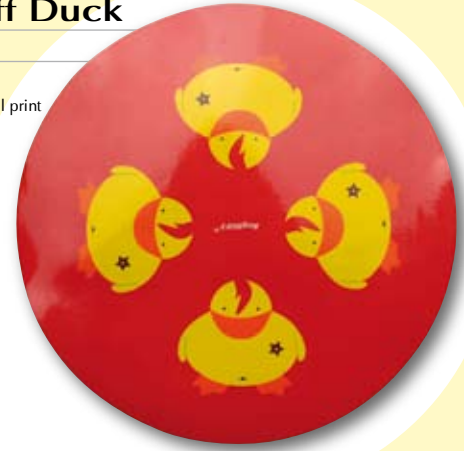

Sheriff Duck Induction Stove

E 1810034

Yellow body with 2 duck feet, black ceramic cooking field, red buttons
220-240V, 50Hz, 4A
High level 900W - 250 F/120 °C
Low level 400W - 175 F/80 °C

Adult supervision required on all cookware and induction stoves.

Chef's Hat Sheriff Duck

A 1100036 

Fabric: 100% cotton - Color: white with colorful print - Extra solid rim - Machine-washable - Size: adjustable Velcro - Even after frequent washing, the colors remain.

Placemat Sheriff Duck

B 1109244 

12"/30 cm
Material: PVC - Color: red with colorful print Sheriff duck - Finish: glossy

7 pc Toddler Set

C 1108483 

Knife 7"/17.8 cm
Fork 6"/15.2 cm
Spoon 6"/15.2 cm
Dessert spoon 5"/12.7 cm
Plate 6.5"/16.5 cm
Bowl 5"/13 cm
Mug 2.7"/7 cm

4 pc Cup Set Sheriff Duck

A 1109183 

Made of Polypropylene

4x Cups 0.8 cups/6.8 oz/0.2l

2 pc Plate Sheriff Duck

B 1109220 

Stainless steel plate 8" x 1^{1/4}"/20 x 3 cm
Plastic insert plate

Material: chromotanium + plastic - Color: chromotanium plate = metallic gray, plastic plate = red - Anti-slip base